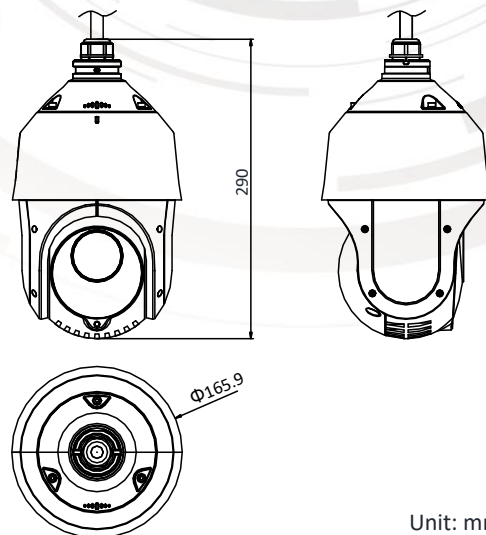

**HWP-N4225IH-DE**  
**2 MP 25× IR Network Speed Dome**

**Key Features**

- 1/2.8" progressive scan CMOS
- Up to 1920 × 1080@30fps resolution
- Min. illumination:  
Color: 0.005 Lux @(F1.6, AGC ON)  
B/W: 0.001 Lux @(F1.6, AGC ON)  
0 Lux with IR
- Up to 100 m IR distance
- 25× optical zoom, 16× digital zoom
- 120 dB WDR, 3D DNR, HLC, BLC, Smart IR
- 12 VDC & PoE+ (802.3at, class4)
- Support H.265+/H.265 video compression
- Up to 24 programmable privacy masks
- Support ROI

**Dimensions**

Unit: mm

**Available Model**

- HWP-N4225IH-DE